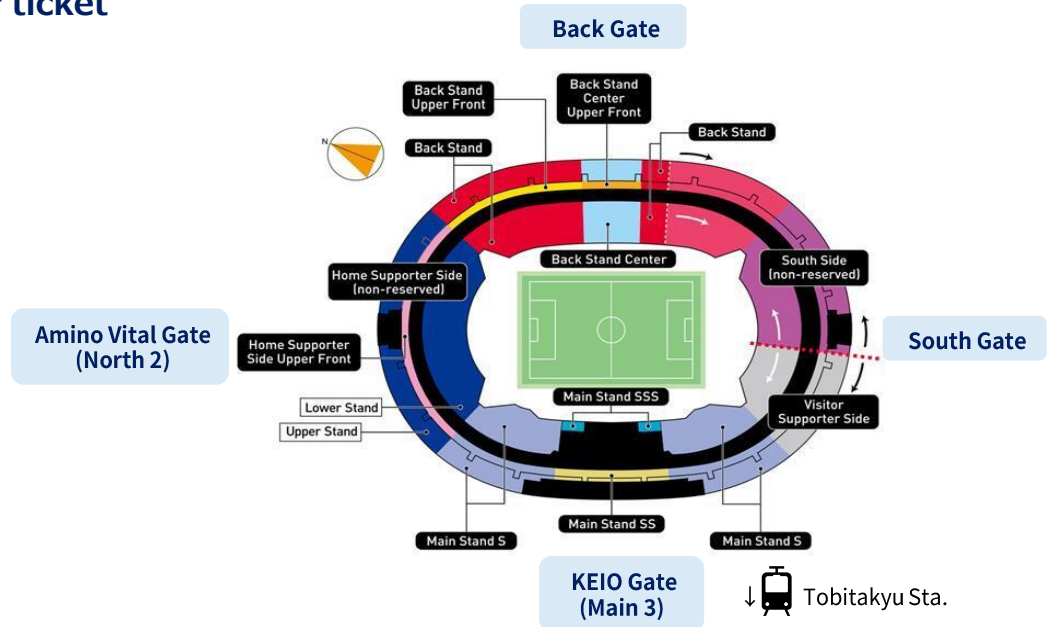

How to get to your seat | QR code ticket & Paper ticket

1. Check the gate of your seat grade.

- KEIO Gate (Main 3)
Main Stand SSS/SS/S
- Back Gate
Back Stand Center Upper Front/Back Stand Center/
Back Stand Upper Front/Back Stand
- Amino Vital Gate (North 2)
Home Supporter Side
- South Gate
Visitor Supporter Side

3. Please show the QR code or the barcode to the entrance staff.

4. Check your ticket surface information.

If the ticket information is displayed in Japanese, please refer to the details below.

- ① Tier (“下層”= Lower Stand、“上層”= Upper Stand)
- ② Entrance (inside the stadium)
- ③ Row
- ④ Seat number

QR code ticket

Seat Grade : Main Stand S North side(Reserved seat)

Seat number : 下層メイン メインゲート M-1、3入口 M5列 46番

- ①
- ②
- ③
- ④

1814812100010001703874889