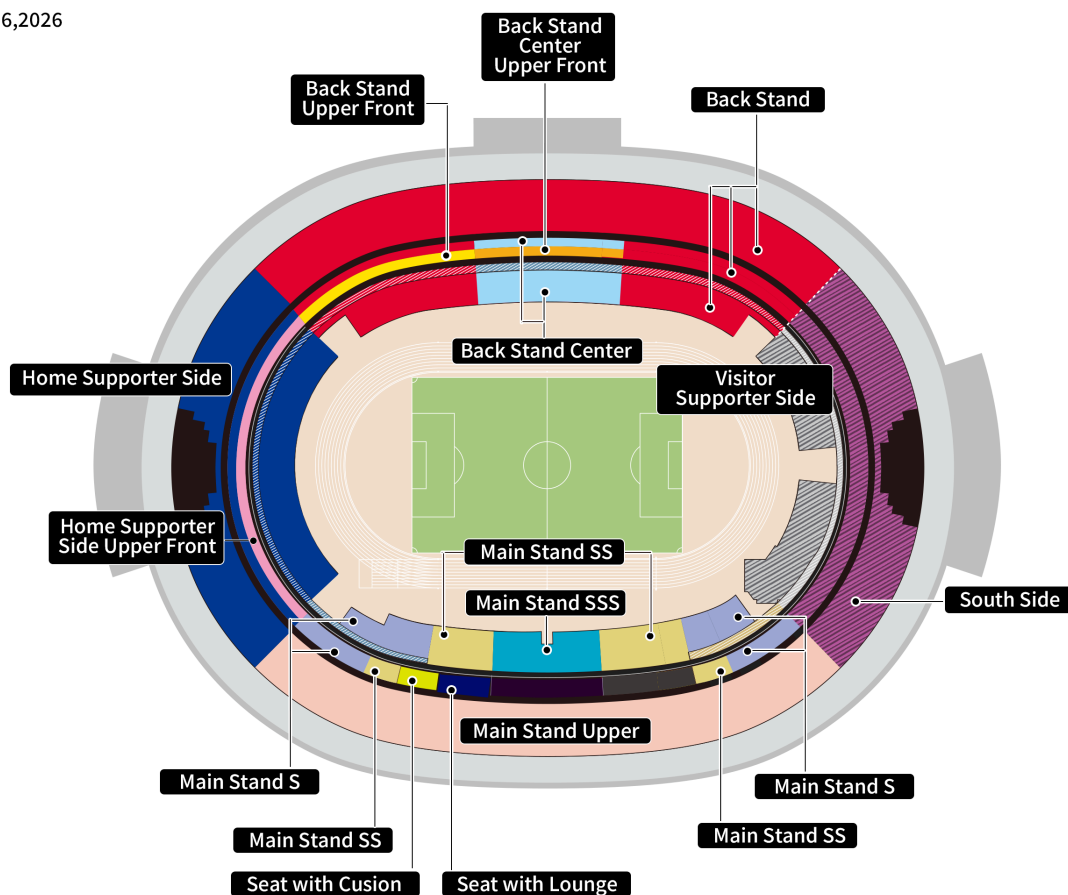

SEAT CATEGORY (MUFG Stadium/National Stadium)

*Match on Saturday, June 6, 2026

PRICE LIST (MUFG Stadium/National Stadium)

SEAT TYPE	PRICE	ADVANCE	SAME-DAY
Seat with Cushion(Reserved)	General	¥11,500	¥12,000
Main Stand SSS(Reserved)	General	¥10,900	¥11,400
Main Stand SS(Reserved)	General	¥8,700	¥9,200
Main Stand S(Reserved)	Adult	¥6,300	¥6,800
	U-18	¥3,150	¥3,400
	U-12	¥500	¥500
Back Stand Center Upper Front(Reserved)	General	¥6,200	¥6,700
Back Stand Center(Reserved)	Adult	¥5,400	¥5,900
	U-18	¥2,700	¥2,950
	U-12	¥500	¥500
Back Stand Upper Front(Reserved)	General	¥5,400	¥5,900
Main Stand Upper(Reserved)	Adult	¥5,000	¥5,500
	U-18	¥2,500	¥2,750
	U-12	¥500	¥500
Home Supporter Side Upper Front(Reserved)	General	¥4,700	¥5,200
Back Stand(Reserved)	Adult	¥4,000	¥4,500
	U-18	¥2,000	¥2,250
	U-12	¥500	¥500
Home Supporter Side(Reserved)	Adult	¥3,900	¥4,400
	U-18	¥1,950	¥2,200
	U-12	¥500	¥500
South Side(Reserved)	Adult	¥3,900	¥4,400
	U-18	¥1,950	¥2,200
	U-12	¥500	¥500
Visitor Supporter Side(Reserved)	Adult	¥4,100	¥4,600
	U-18	¥2,050	¥2,300
	U-12	¥500	¥500

SEAT TYPE	PRICE	ADVANCE
Seat with Lounge mealbox & free drink plan	General	¥22,800
Seat with Lounge free drink plan	General	¥17,380

*Mealbox & free drink plan sales will end on May 28.
* All-reserved seating.