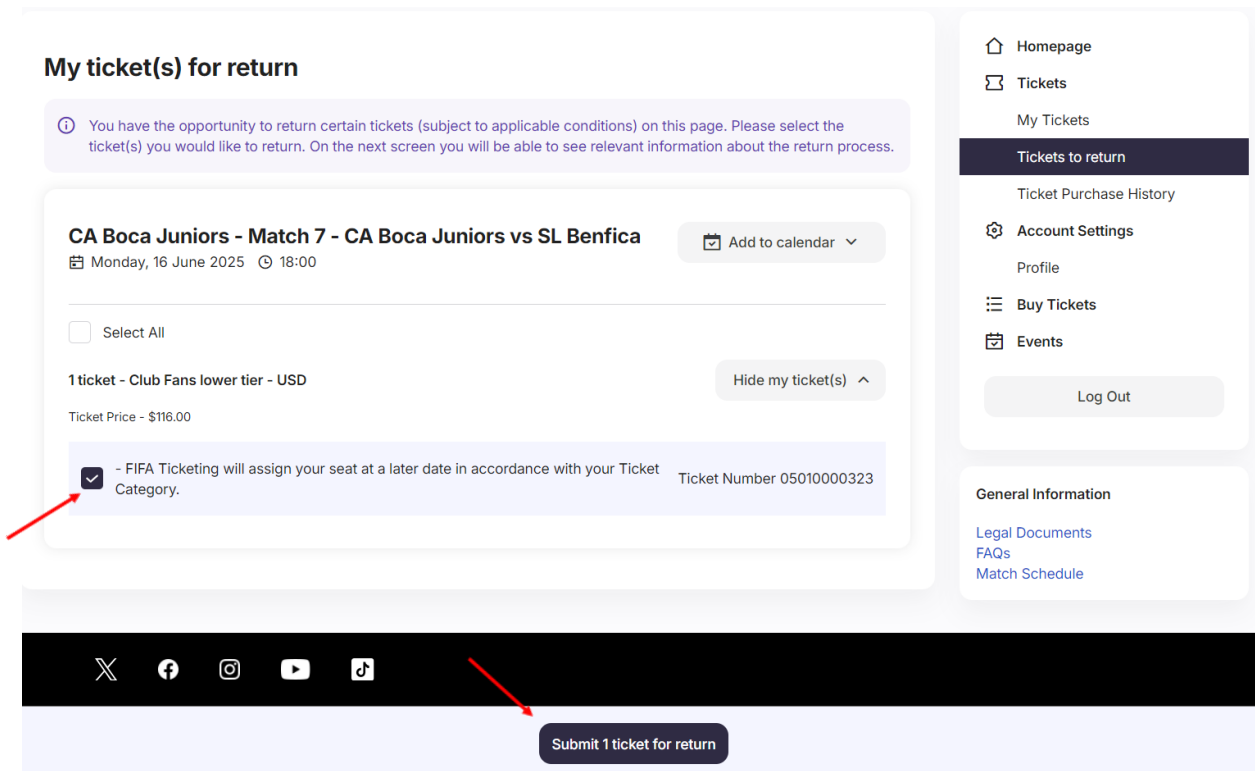

Log in to your FIFA Ticketing account at FIFA.com/tickets [here](#).

Click on your name on the top right-hand side of the screen.

On your homepage, click "Tickets to return" on the menu.

Click on "VIEW MY TICKETS" to choose the tickets you wish to return.

Select the relevant tickets you want to return. Then click on "SUBMIT TICKETS FOR RETURN".

The next screen will have information on your Ticket Return Fee.

My tickets to return

Botafogo - Match 20 - Paris Saint-Germain vs Botafogo
📅 Thursday, 19 June 2025 ⌚ 21:00