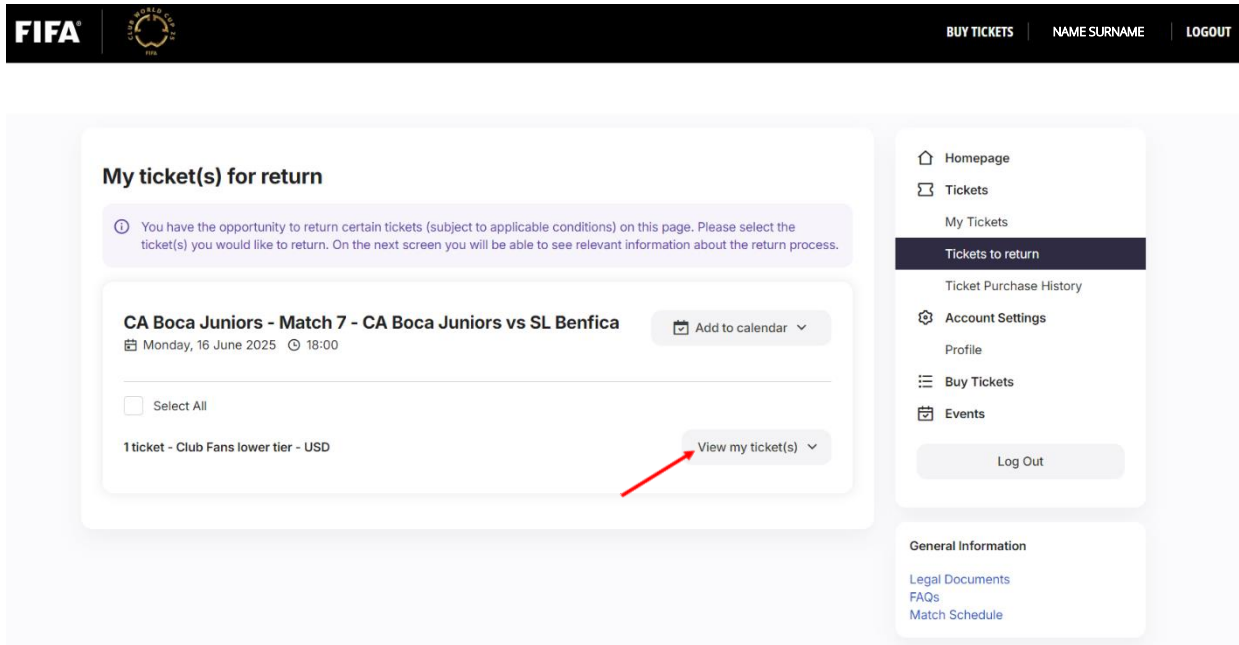

Log in to your FIFA Ticketing account at FIFA.com/tickets [here](#).

Click on your name on the top right-hand side of the screen.

On your homepage, click "Tickets to return" on the menu.

Click on "VIEW MY TICKETS" to choose the tickets you wish to return.