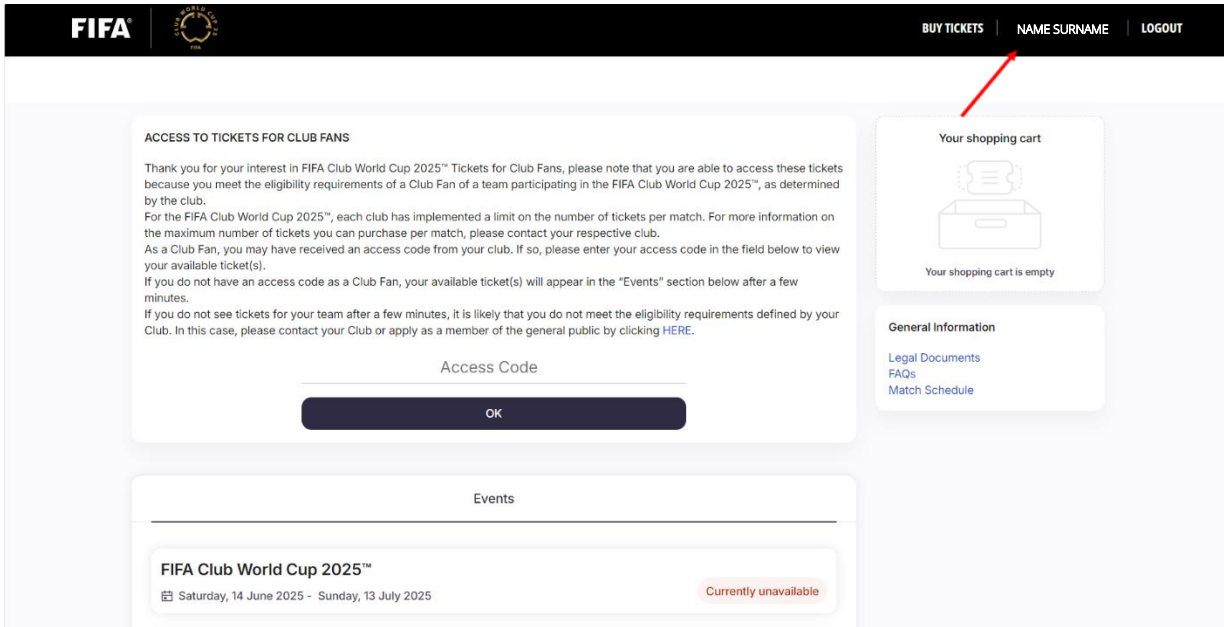

1. Ticket Return

Log in to your FIFA Ticketing account at FIFA.com/tickets [here](#).

Click on your name on the top right-hand side of the screen.