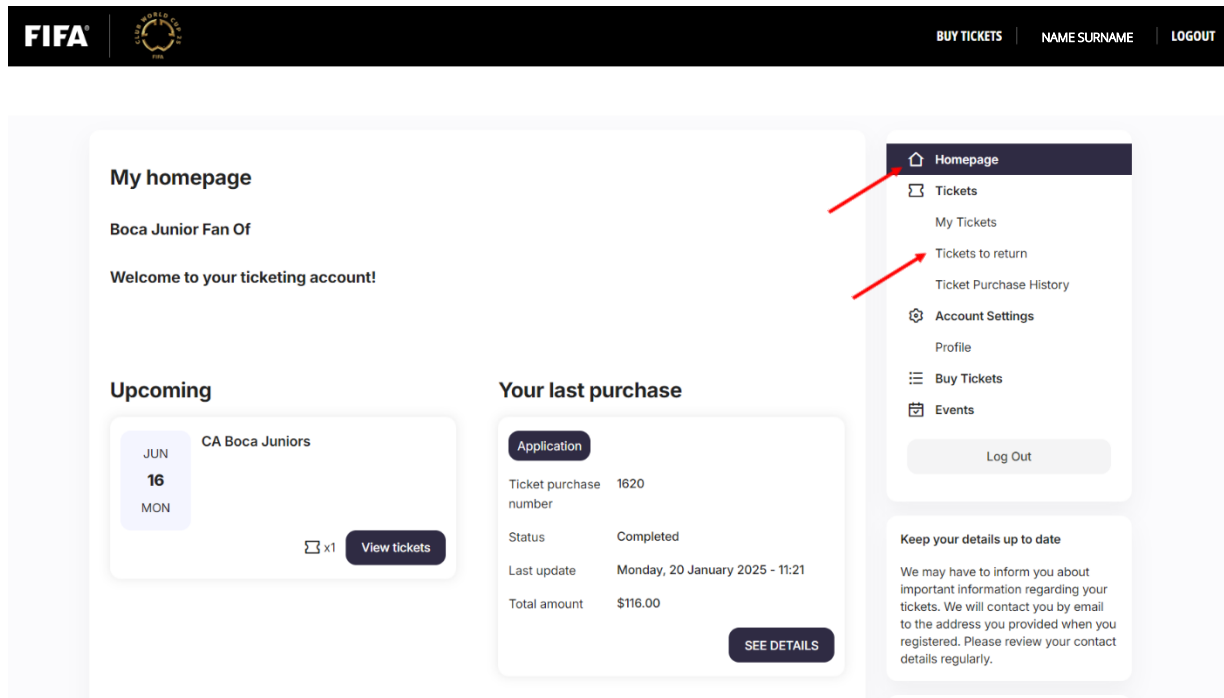

On your homepage, click "Tickets to return" on the menu.